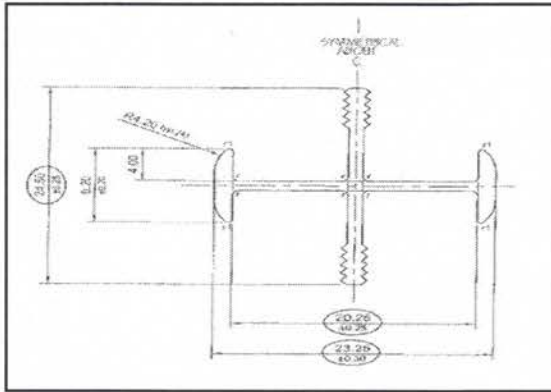

Special Profile

T007A + Joint Piece

T007B - Joint Piece

T010E C Profile 6.2mm

T004 End Piece

T003 Half Round Trimming 19.00mm

T002 Stair Case Nose Strip