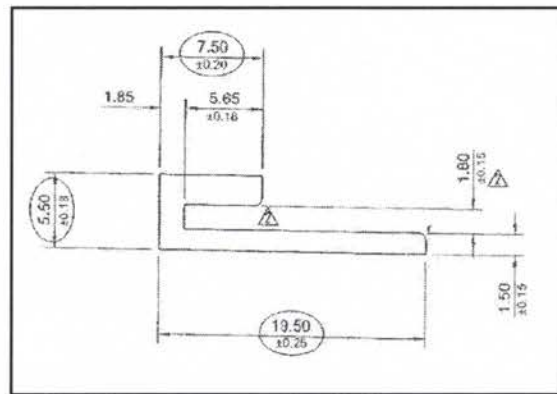

Special Profile

T007A + Joint Piece

T007B - Joint Piece

T010E C Profile 6.2mm

T004 End Piece

T003 Half Round Trimming 19.00mm

T002 Stair Case Nose Strip