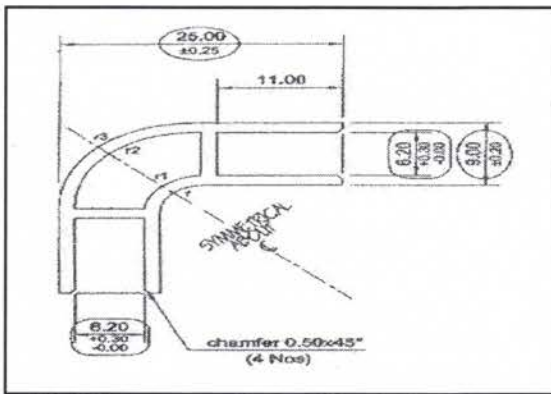

Special Profile

T007A + Joint Piece

T007B - Joint Piece

T010E C Profile 6.2mm

T004 End Piece

T003 Half Round Trimming 19.00mm

T002 Stair Case Nose Strip