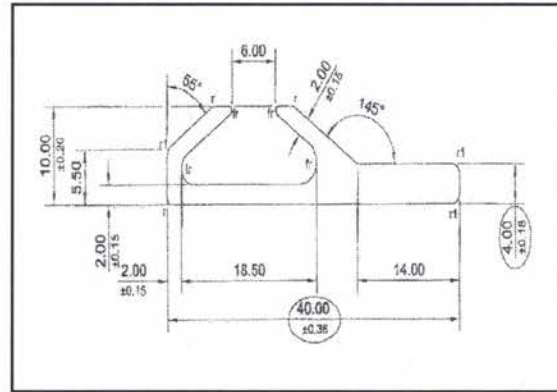

Special Profile

T007A + Joint Piece

T007B - Joint Piece

T010E C Profile 6.2mm

T004 End Piece

T003 Half Round Trimming 19.00mm

T002 Stair Case Nose Strip