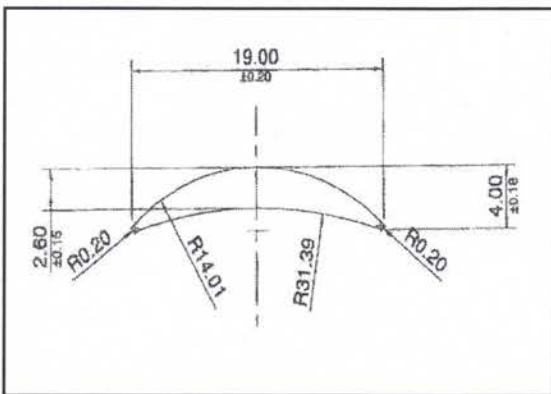

Special Profile

T007A + Joint Piece

T007B - Joint Piece

T010E C Profile 6.2mm

T004 End Piece

T003 Half Round Trimming 19.00mm

T002 Stair Case Nose Strip