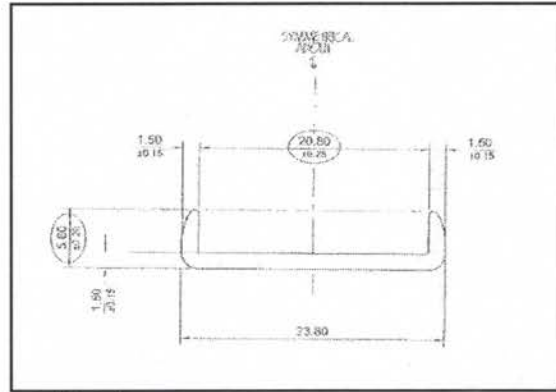

### Special Profile

**T006** End Capping Profile 15.0mm

**T006A** End Capping Profile 20.80mm

**T007** Centre Joint Piece

**T019** W Joint Piece

**T008** C Joint Piece (Coner Post)

**T007C** T Joint Piece