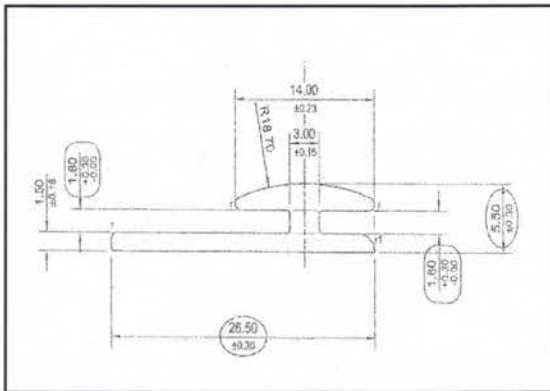

### Special Profile

**T006** End Capping Profile 15.0mm

**T006A** End Capping Profile 20.80mm

**T007** Centre Joint Piece

**T019** W Joint Piece

**T008** C Joint Piece (Coner Post)

**T007C** T Joint Piece