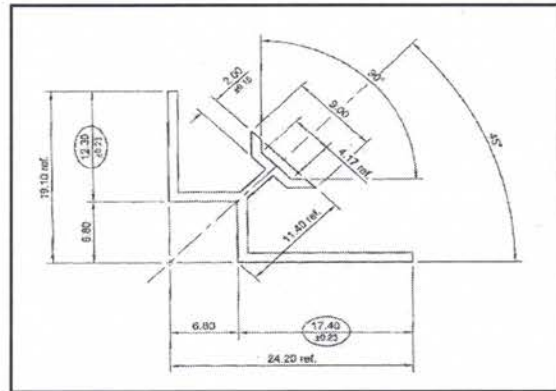

### Special Profile

**T006** End Capping Profile 15.0mm

**T006A** End Capping Profile 20.80mm

**T007** Centre Joint Piece

**T019** W Joint Piece

**T008** C Joint Piece (Coner Post)

**T007C** T Joint Piece