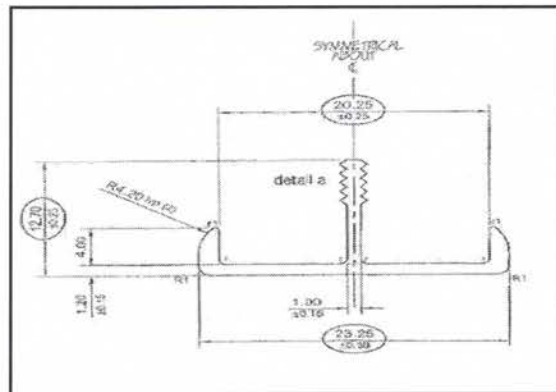

### Special Profile

**T006** End Capping Profile 15.0mm

**T006A** End Capping Profile 20.80mm

**T007** Centre Joint Piece

**T019** W Joint Piece

**T008** C Joint Piece (Coner Post)

**T007C** T Joint Piece