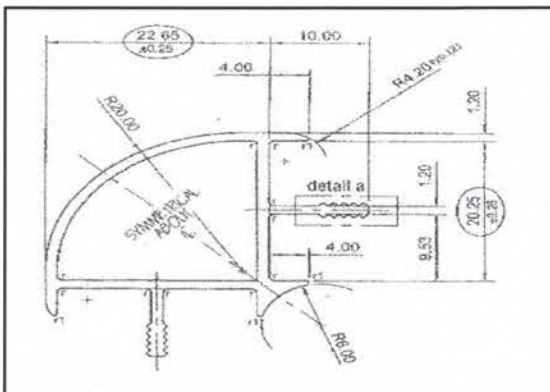

### Special Profile

**T006** End Capping Profile 15.0mm

**T006A** End Capping Profile 20.80mm

**T007** Centre Joint Piece

**T019** W Joint Piece

**T008** C Joint Piece (Coner Post)

**T007C** T Joint Piece