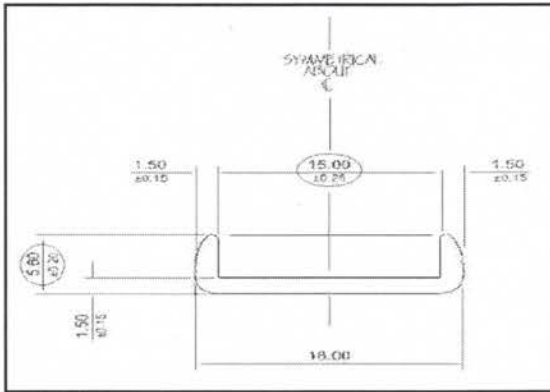

### Special Profile

**T006** End Capping Profile 15.0mm

**T006A** End Capping Profile 20.80mm

**T007** Centre Joint Piece

**T019** W Joint Piece

**T008** C Joint Piece (Coner Post)

**T007C** T Joint Piece