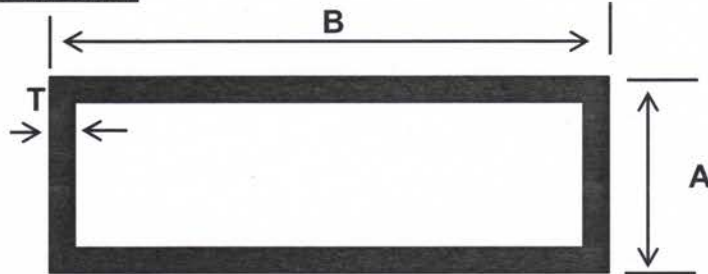

ALUMINIUM RECTANGULAR HOLLOW

AA6061T6 / AA6063T5 / AA6082 T6

Thickness (T) mm	Width (A) mm	Width (B) mm
1.00	25.40	38.10
1.00	25.40	50.80
1.00	25.40	101.60
1.50	25.40	50.80
2.00	25.40	38.10
2.00	25.40	50.80
2.00	25.40	76.20
2.00	25.40	101.60
2.00	38.10	50.80
2.00	38.10	76.20
2.00	38.10	101.60
2.00	50.80	76.20
2.00	50.80	101.60
3.00	19.05	31.75
3.00	19.05	38.10
3.00	25.40	38.10
3.00	25.40	40.00
3.00	25.40	50.80
3.00	25.40	76.20
3.00	25.40	101.60
3.00	30.00	50.00
3.00	38.10	76.20
3.00	38.10	101.60
3.00	44.45	76.20
3.00	44.45	101.60

Thickness (T) mm	Width (A) mm	Width (B) mm
3.00	50.80	76.20
3.00	50.80	101.60
3.00	50.80	152.40
3.00	101.60	152.40
4.00	30.00	50.00
4.00	40.00	80.00
4.00	50.00	100.00
4.00	60.00	100.00
4.00	63.50	140.00
4.00	65.00	100.00
4.00	65.00	142.00
4.50	70.00	180.00
4.00	70.00	100.00
5.00	50.80	101.60
6.00	50.80	63.50
6.00	50.80	76.20
6.00	50.80	101.60
6.00	76.20	152.40
6.00	80.00	200.00
6.00	100.00	150.00
4.00	70.00	100.00

* available length: 4876.8mm; 6000mm; 6096mm